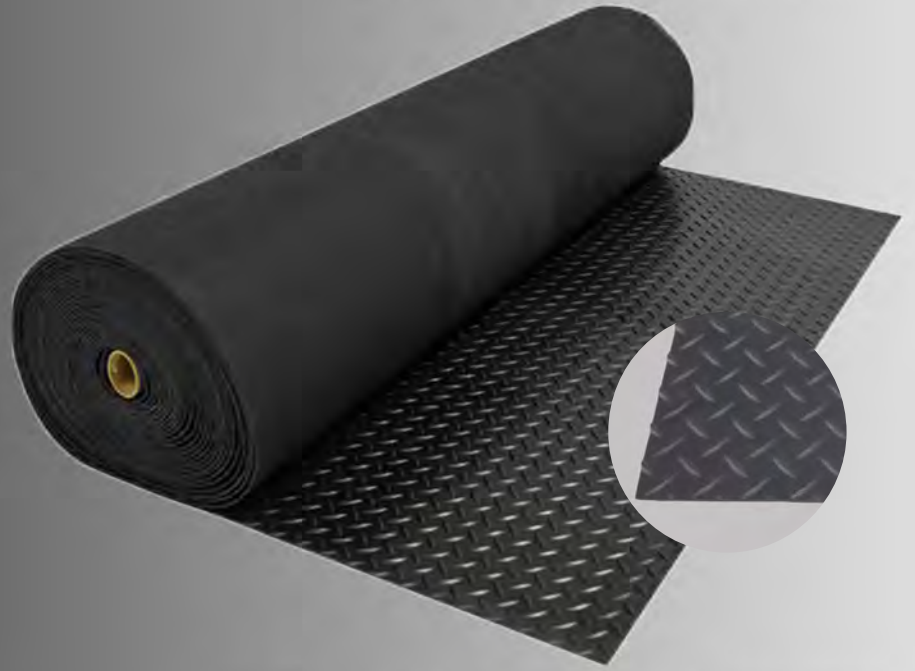

VERSATILE

DURABLE

100% RECYCLED

SPECIFICATIONS

48" x 50' x 1/8"
225lbs/ROLL
12 ROLLS/PALLET
PART NUMBER: 516001
UPC: 8 23625 37181 8

48" x 75' x 1/8"
277lbs/ROLL
12 ROLLS/PALLET
PART NUMBER: 516003
UPC: 8 23625 77184 7

48" x 75' x 1/4"
579lbs/ROLL
6ROLLS/PALLET
PART NUMBER: 516008
UPC: 8 23625 77182 3

WORKSHOP
Protective sheeting for use throughout the work area.

INDUSTRY
100% recycled, vulcanized rubber. Non-porous, provides solid grip protection.

MARINE
Tough and durable, UV resistant and completely non-absorbent.

NWR
INDUSTRIAL

Diamond Runner

 **VERSATILE**

 **DURABLE**

 **PLIABLE**

NWR | NORTH WEST RUBBER
INNOVATIVE RUBBER PRODUCTS

northwestrubber.com | 1.800.663.8724

MARINE
100% recycled, vulcanized rubber mat is non-porous and slip-resistant

 **VERSATILE**

 **DURABLE**

 **PLIABLE**

NWR | NORTH WEST RUBBER
INNOVATIVE RUBBER PRODUCTS

northwestrubber.com | 1.800.663.8724